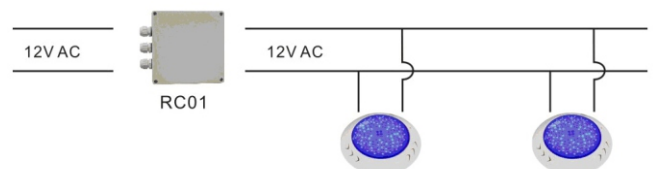

Electric Parameter

- Input Voltage: AC12V
- Input Current: 0.5A-30A(according to the total LED lights you use)
- Output Voltage: AC12V
- Output Current: 0.5A-30A(according to the total LED lights you use)
- Dynamic Current: According to your loads (standard:0.5A)
- Quiescent Current: < 6mA
- RF Sensitivity(dBm) -101
- Provide Power: 360VA