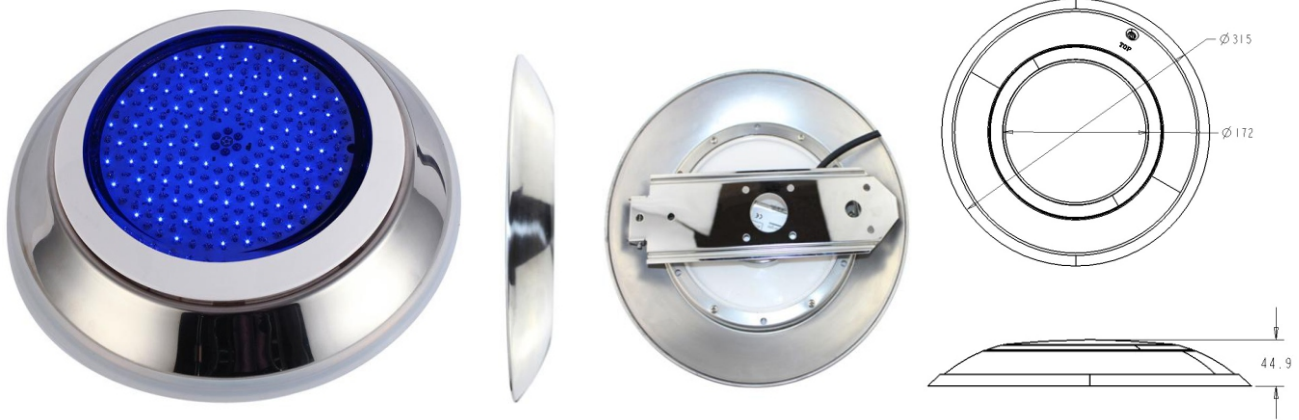

Wall-Mounted LED POOL LIGHTS

Item NO.: SR-PL001

- Input voltage: 12V~18V
- •Stainless housing 316 is impossible to rust.
- •Made of super bright SMD 18W/23W/30W/33W/55W LEDs with high quality.
- •The lamp is filled with resin inside, which make 100% waterproof.
- •Low power consumption, high stability.
- •Supports 16 different kinds of color styles.
- •Long working life, up to 60,000 hours.
- •Easy to install, suitable for swimming pools, fountains, etc.
- •With 4M Cable
- •3 years warranty
- •CE &ROHS approval
- •Single color or RGB color are available

Packing: Each lights packed in color box, Color box size: 33.5*33.5*6cm, 12 pcs white boxes in one carton, carton size:69*35.5*42cm GW.: 20 KG N.W.: 19 KG

Parameter:

Model	Voltage	RGB		White		LED Quantity(pcs)
		Power(W)	Lumen(LM)	Power(W)	Lumen(LM)	
SR-PL001	12V~18V AC/DC	18	900	21	2100	252
		23	1150	26	2600	324
		30	1500	33	3300	432
		33	1650	36	3600	531
		40	2000	45	4500	630
		55	2750	60	6000	630