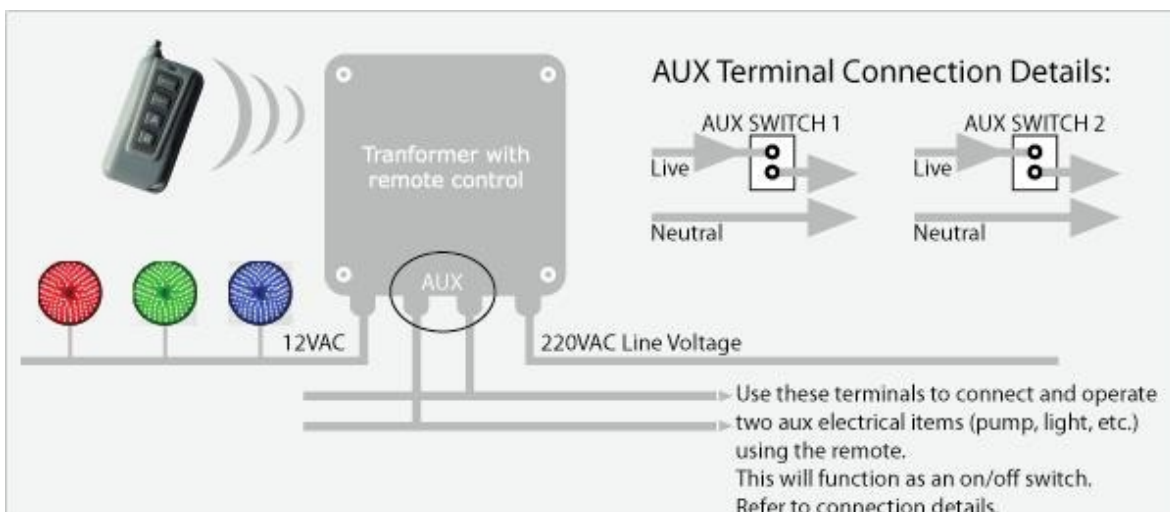

## Remote Control

### Item NO.: RC04B

- WIFI & RF control With transformer
- Input: 110~240V AC, Output:12VAC
- Control range up to 100 meters.
- 2 year guaranty