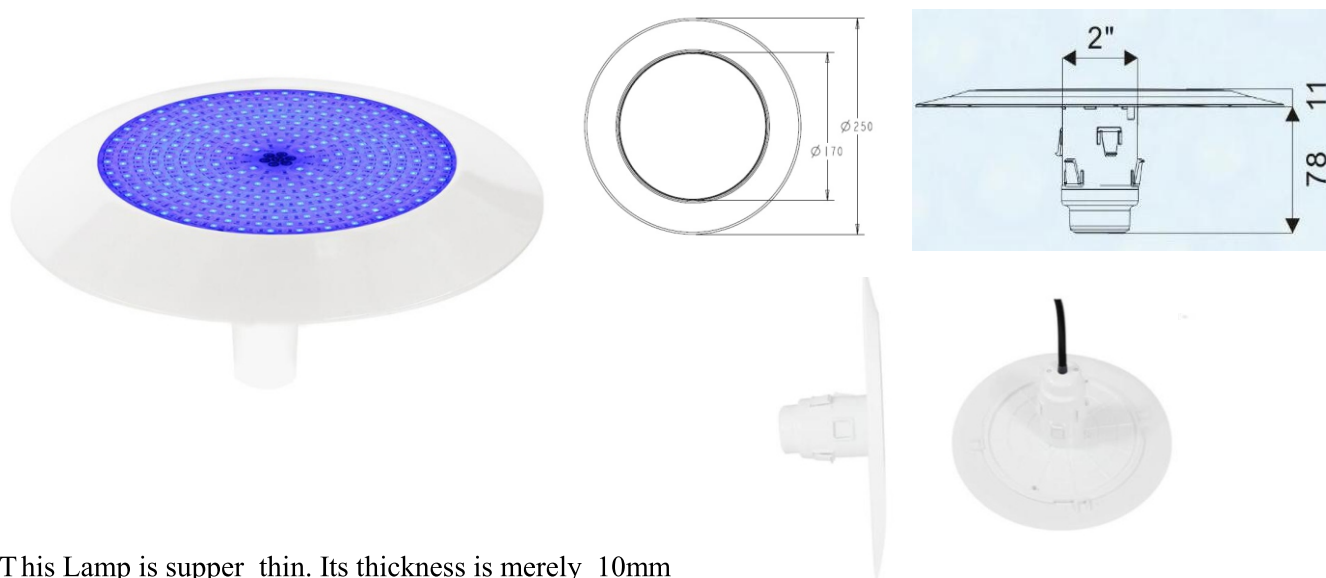

2" Threading LED POOL LIGHTS

This Lamp is super thin. Its thickness is merely 10mm

Item NO.: SR-PL029S

- Input voltage: 12V~18V
- Made of super bright SMD 18W/23W/30W/33W LEDs with high quality.
- PC housing makes it acid-proof and alkali-proof.
- The lamp is filled with resin inside, which makes it 100% waterproof.
- Low power consumption, high stability.
- Supports 16 different kinds of color styles.
- Long working life, up to 60,000 hours.
- Easy to install, suitable for swimming pools, fountains, etc.
- With 4M Cable
- 3 years warranty
- CE & ROHS approval
- Single color or RGB color are available

Packing: Each light is packed in a color box, Color box size: 26*26*15cm, 6 pcs white boxes in one carton, carton size: 53.5*27*50cm

GW.: 9 KG   N. W.: 8.1 KG

Parameter:

Model	Voltage	RGB		White		LED Quantity (PCS)
		Power(W)	Lumen(LM)	Power(W)	Lumen(LM)	
SR-PL029	12V~18V AC/DC	18	900	21	2100	252
		23	1150	26	2600	324
		30	1500	33	3300	432
		33	1650	36	3600	531