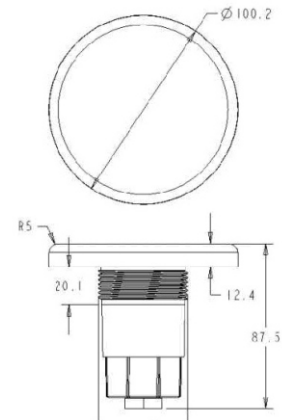

1.5" Threading LED POOL LIGHTS

Item NO.: SR-PL028

- Input voltage: 12V~18V
- Made of super bright SMD 6W LEDs with high quality.
- The lamp is filled with resin inside, which make 100% waterproof.
- Low power consumption, high stability.
- Supports 16 different kinds of color styles.
- Long working life, up to 60,000 hours.
- Easy to install, suitable for swimming pools, fountains, etc.
- With 4M Cable
- 3 years warranty
- CE & ROHS approval
- Single color or RGB color are available

Packing: Each lights packed in white box, White box size: 13*13*12cm, 24 pcs white boxes in one carton, carton size: 53.5*27*42cm   GW.:15.7 KG   N.W.: 14.9KG

Parameter:

Model	Voltage	RGB		White		LED Quantity(PCS)
		Power(W)	Lumen(LM)	Power(W)	Lumen(LM)	
SR-PL028	12V~18V AC/DC	6	300	7	700	99