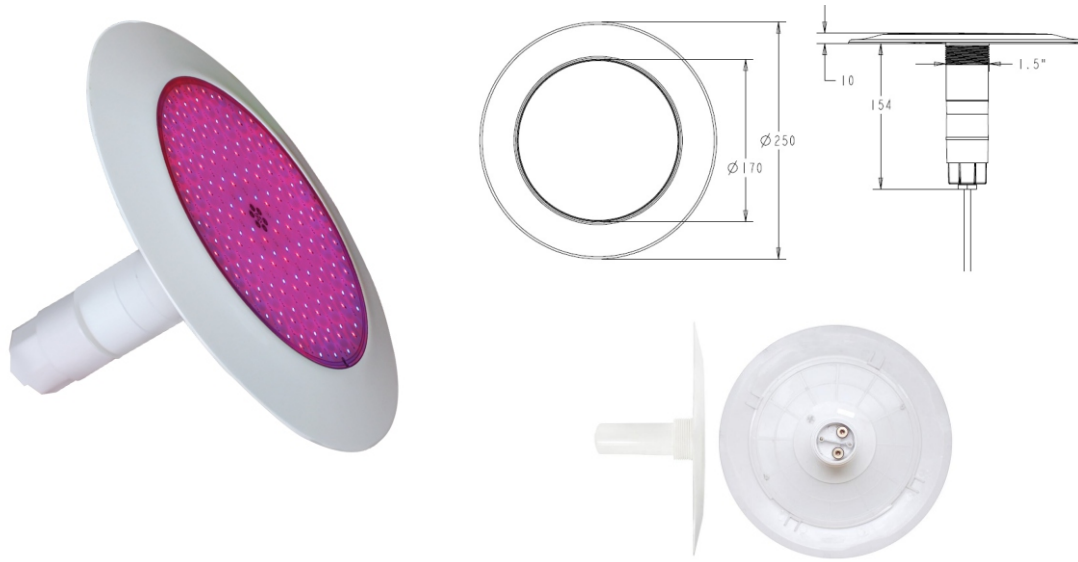

## Wall-Mounted LED POOL LIGHTS

Item NO.: SR-PL002

- Input voltage: 12V~18V
- Stainless housing 316 is impossible to rust.
- Made of super bright SMD 18W/23W/30W/33W/55W LEDs with high quality.
- The lamp is filled with resin inside, which make 100% waterproof.
- Low power consumption, high stability.
- Supports 16 different kinds of color styles.
- Long working life, up to 60,000 hours.
- Easy to install, suitable for swimming pools, fountains, etc.
- With 4M Cable
- 3 years warranty
- CE &ROHS approval
- Single color or RGB color are available

## 1.5" Threading LED POOL LIGHTS

Item NO.: SR-PL028

- Input voltage: 12V~18V
- Made of super bright SMD 6W LEDs with high quality.
- The lamp is filled with resin inside, which make 100% waterproof.
- Low power consumption, high stability.
- Supports 16 different kinds of color styles.
- Long working life, up to 60,000 hours.
- Easy to install, suitable for swimming pools, fountains, etc.
- With 4M Cable
- 3 years warranty
- CE & ROHS approval
- Single color or RGB color are available

## 1.5" Threading LED POOL LIGHTS

This Lamp is super thin. Its thickness is merely 10mm

Item NO.: SR-PL029

- Input voltage: 12V~18V
- Made of super bright SMD 18W/23W/30W/33W LEDs with high quality.
- PC housing makes it acid-proof and alkali-proof.
- The lamp is filled with resin inside, which make 100% waterproof.
- Low power consumption, high stability.
- Supports 16 different kinds of color styles.
- Long working life, up to 60,000 hours.
- Easy to install, suitable for swimming pools, fountains, etc.
- With 4M Cable
- 3 years warranty
- CE & ROHS approval
- Single color or RGB color are available