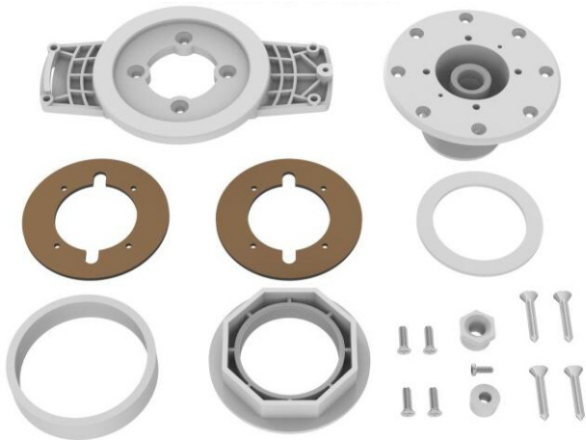

Accessory

Item NO.: ACS003

ACS003 Installation

For model SR-PL001

For model SR-PL002

For model SR-PL003, SR-PL005, SR-PL006