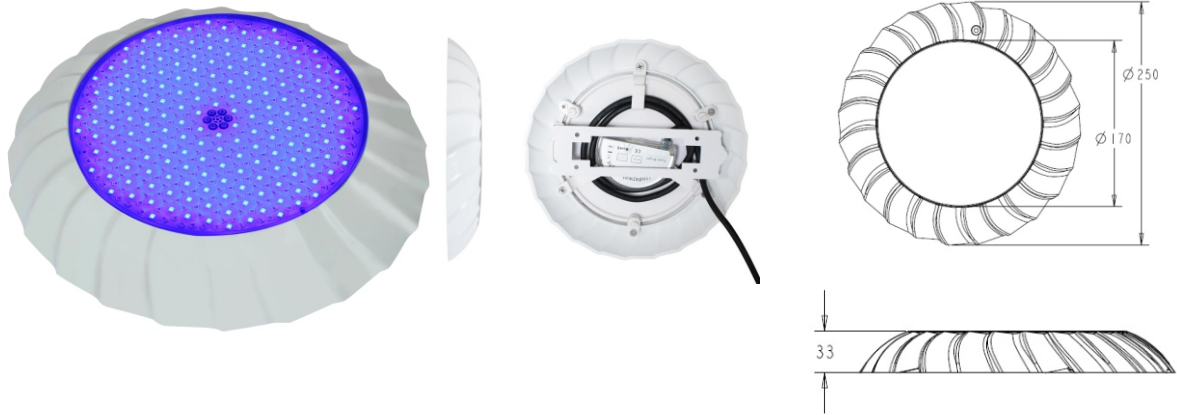

Wall-Mounted LED POOL LIGHTS

Item NO.: SR-PL006

- Input voltage: 12V~18V
- PC housing makes it acid-proof and alkali-proof.
- Made of super bright SMD 18W/23W/30W/33W/55W LEDs with high quality.
- The lamp is filled with resin inside, which make 100% waterproof.
- Low power consumption, high stability.
- Supports 16 different kinds of color styles.
- Long working life, up to 60,000 hours.
- Easy to install, suitable for swimming pools, fountains, etc.
- With 4M Cable
- 3 years warranty
- CE & ROHS approval
- Single color or RGB color are available

Packing: Each lights packed in color box, Color box size: 26*26*6.5cm, 12 pcs white boxes in one carton, carton size: 53.5*27*42cm. GW.:17 KG N.W.: 16.2 KG

Parameter:

Model	Voltage	RGB		White		LED Quantity(pcs)
		Power(W)	Lumen(LM)	Power(W)	Lumen(LM)	
SR-PL006	12V~18V AC/DC	18	900	21	2100	252
		23	1150	26	2600	324
		30	1500	33	3300	432
		33	1650	36	3600	531
		40	2000	45	4500	630
		55	2750	60	6000	630