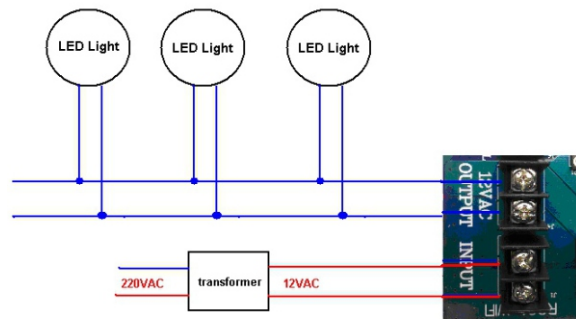

Parameter:

- Water-resistant level: IP65
- Dimension: 135mm x 135mm x 45mm
- Weight: 0.5Kg
- Input Voltage: 12V AC
- Output Voltage: 12V AC
- Working temperature: -40°C ~ +70°C
- Working humidity: 10% ~ 90% RH
- Wifi Range: Within 100 meters

PACKING: RC01B-WF-N Controller × 1   Antenna × 1