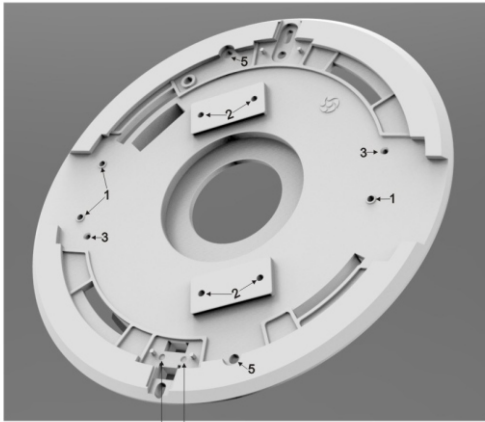

Accessory

Universal Retrofit Bracket fro Niche Lights,
fit for most type of niches all over the world
Tapping Holes for Reference:

- NO.1 For Model SR-PL001
- NO.2 For Model SR-PL003, SR-PL005, SR-PL006
- NO. 3 For Model SR-PL008
- NO.4 For Model SR-PL029C
- NO.5 For most type of PAR56 Niche
- NO.6 For most type of Pentair Niche

Drill this part with a M6 boring crown if using for Hayward Niche.

Item NO.: ASC-USA

For Model SR-PL001

For Mode SR-PL003, SR-PL005, SR-PL006

For Model SR-PL008

For Model SR-PL-029