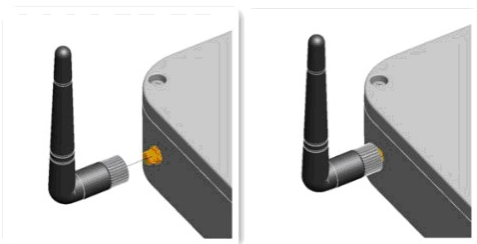

PACKING

RC04B-WF-R Controller × 1   Antenna × 1   Remote emitter × 2