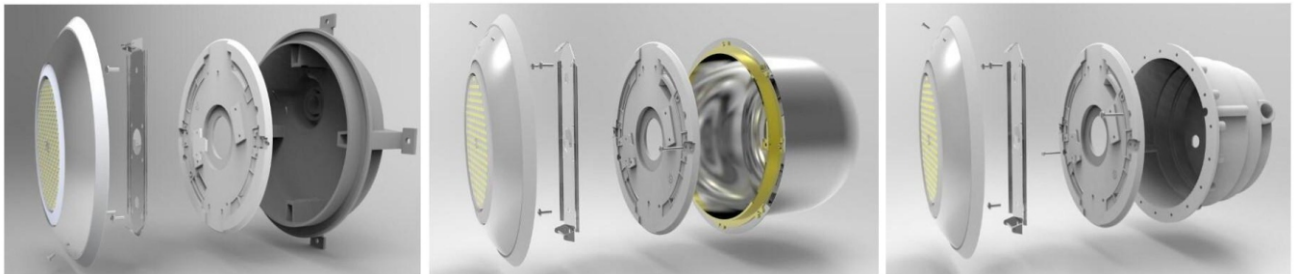

Item NO.: ASC-USA

For Model SR-PL001