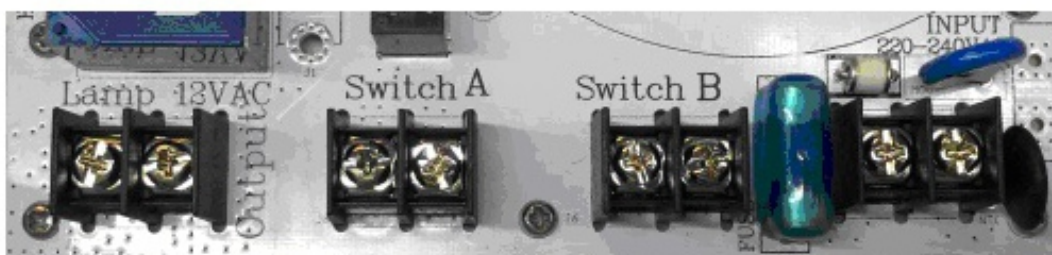

PACKING

RC04B-WF-R Controller × 1   Antenna × 1   Remote emitter × 2