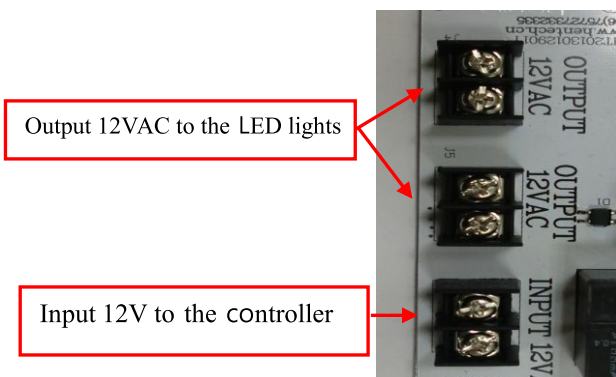

Electric Parameter

- Input Voltage: AC12V
- Input Current: 0.5A-30A(according to the total LED lights you use)
- Output Voltage: AC12V
- Output Current: 0.5A-30A(according to the total LED lights you use)
- Dynamic Current: According to your loads (standard:0.5A)
- Quiescent Current: < 6mA
- RF Sensitivity(dBm) -101
- Provide Power: 360VA