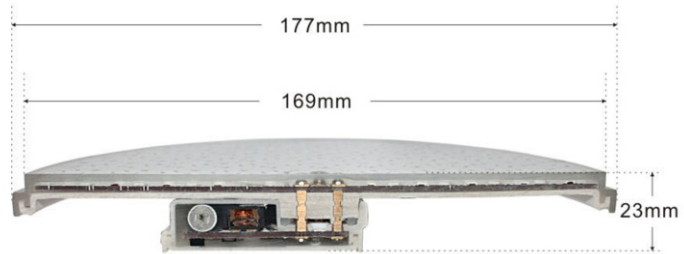

# PAR56 Replacement Bulb

Item NO.: SR-PL170

- Input voltage: 12V~18V
- Made of super bright SMD 18W/23W/30W/33W/55W LEDs with high quality.
- The lamp is filled with resin inside, which make 100% waterproof.
- Low power consumption, high stability.
- Supports 16 different kinds of color styles.
- Long working life, up to 60,000 hours.
- Easy to install, suitable for swimming pools, fountains, etc.
- With 4M Cable
- 3 years warranty
- CE & ROHS approval
- Single color or RGB color are available