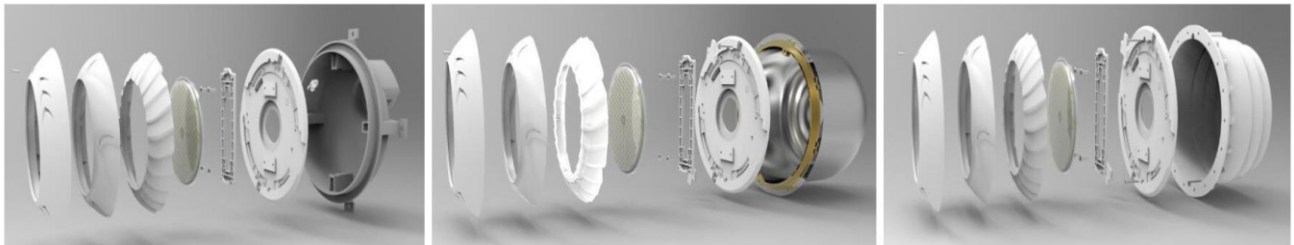

For Mode SR-PL003, SR-PL005, SR-PL006